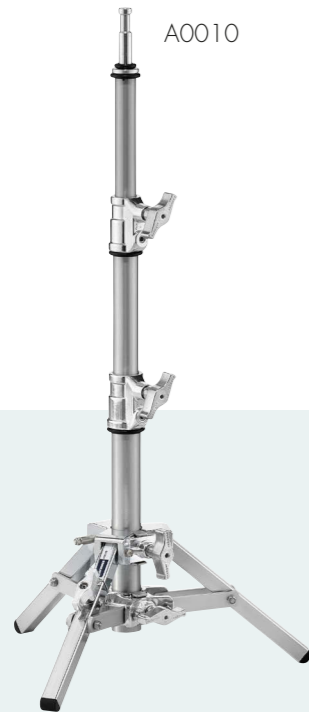

# BABY STANDS

**A0010**  
BABY STAND 10

52cm 20.5in	100cm 39.4in	47cm 18.5in	43cm 16.9in
2,5kg 5.5lb	15kg 33.1lb	16mm 5/8"	

Steel legs and aluminum risers, silver only.  
3 sections, 2 risers. Ø: 35, 30, 25 mm.  
Leg: 20x20mm. 1 levelling leg.

**A0010J**  
BABY STAND 10  
JAPANESE VERSION\*

**A0017**  
BABY STAND 17

82cm 32.3in	175cm 68.9in	73cm 28.7in	75cm 29.5in
3,4kg 7.7lb	4kg 8.8lb	16mm 5/8"	

Steel legs and aluminum risers, silver only.  
3 sections, 2 risers. Ø: 35, 30, 25 mm.  
Leg: 20x20mm. 1 levelling leg.

## STEEL BASE AND ALU COLUMN

**A0025B**  
ALU BABY STAND 25

98cm 38.6in	250cm 98.4in	87cm 34.3in	87cm 34.3in
3kg 6.6lb	4kg 8.8lb	16mm 5/8"	

Black aluminum stand.  
3 sections, 2 risers. Ø: 35, 30, 25, 20mm.  
Leg: 20x20mm. 1 levelling leg.

## ALUMINUM

**A0030B**  
ALU BABY STAND 30

113cm 44.5in	300cm 118.1in	100cm 39.4in	100cm 39.4in
3,5kg 7.7lb	10kg 22lb	16mm 5/8"	

Black aluminum stand.  
4 sections, 3 risers. Ø: 35, 30, 25, 20mm.  
Leg: 20x20mm. 1 levelling leg.