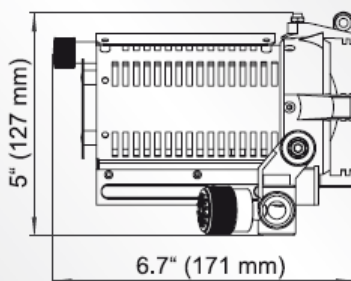

Focus angle:	48°-4.5°
Focus intensity:	1 : 25
Weight:	558 g (1.2 lbs)
Max wattage:	100 W (12V), 150 W (24V)
Cable length:	See power options diagram on opposite page
Mounting:	To any 16 mm (5/8") stud
Operating position:	Any

DLH4

Photometrics (100W)

Distance	Meter	1	2	3	5	10	15	20
	Feet	3.3'	6.6'	9.8'	16.4'	32.8'	49.2'	65.6'

Lamp: 100 W / 12.4 V (DL100) at 12.4 V (Tungsten, 3400 K)										
DLH4 100 W	Flood 48°	Lit Diameter	Meter	0.9	1.8	2.7	4.5	9	13	18
			Feet	3'	6'	8.9'	15'	30'	43'	60'
		Intensity	Lux	2160	540	240	86	21	10	5.4
			Foot - Candle	200	50	22	8	2	1	0.5
	Med 27°	Lit Diameter	Meter	0.5	0.96	1.4	2.4	4.8	7.2	9.6
			Feet	1.6'	3.2'	4.6'	8'	16'	24'	32'
		Intensity	Lux	12960	3240	1440	518	130	58	32
			Foot - Candle	1204	301	134	48	12	5.4	3
	Spot 4.5°	Lit Diameter	Meter	0.1	0.16	0.24	0.4	0.8	1.2	1.6
			Feet	0.3'	0.53'	0.8'	1.3'	2.6'	4'	5.3'
		Intensity	Lux	49500	12375	5500	1980	495	220	124
			Foot - Candle	4600	1150	511	184	46	20.4	11.5

Photometrics (150W)

Lamp: 150 W / 24.5 V (DL150) at 24.4 V (Tungsten, 3400 K)										
DLH4 150 W	Flood 48°	Lit Diameter	Meter	0.9	1.8	2.7	4.5	9	13	18
			Feet	3'	6'	8.9'	15'	30'	43'	60'
		Intensity	Lux	4000	1000	445	160	40	18	10
			Foot - Candle	372	93	41	14.9	3.1	1.7	1
	Med 27°	Lit Diameter	Meter	0.5	0.96	1.4	2.4	4.8	7.2	9.6
			Feet	1.6'	3.2'	4.6'	8'	16'	24'	32'
		Intensity	Lux	19800	4950	2200	790	198	88	49
			Foot - Candle	1840	460	204	73	18.4	8.2	4.6
	Spot 4.5°	Lit Diameter	Meter	0.1	0.16	0.24	0.4	0.8	1.2	1.6
			Feet	0.3'	0.53'	0.8'	1.3'	2.6'	4'	5.3'
		Intensity	Lux	81900	20475	9100	3276	819	364	205
			Foot - Candle	7611	1903	846	304	76	34	19