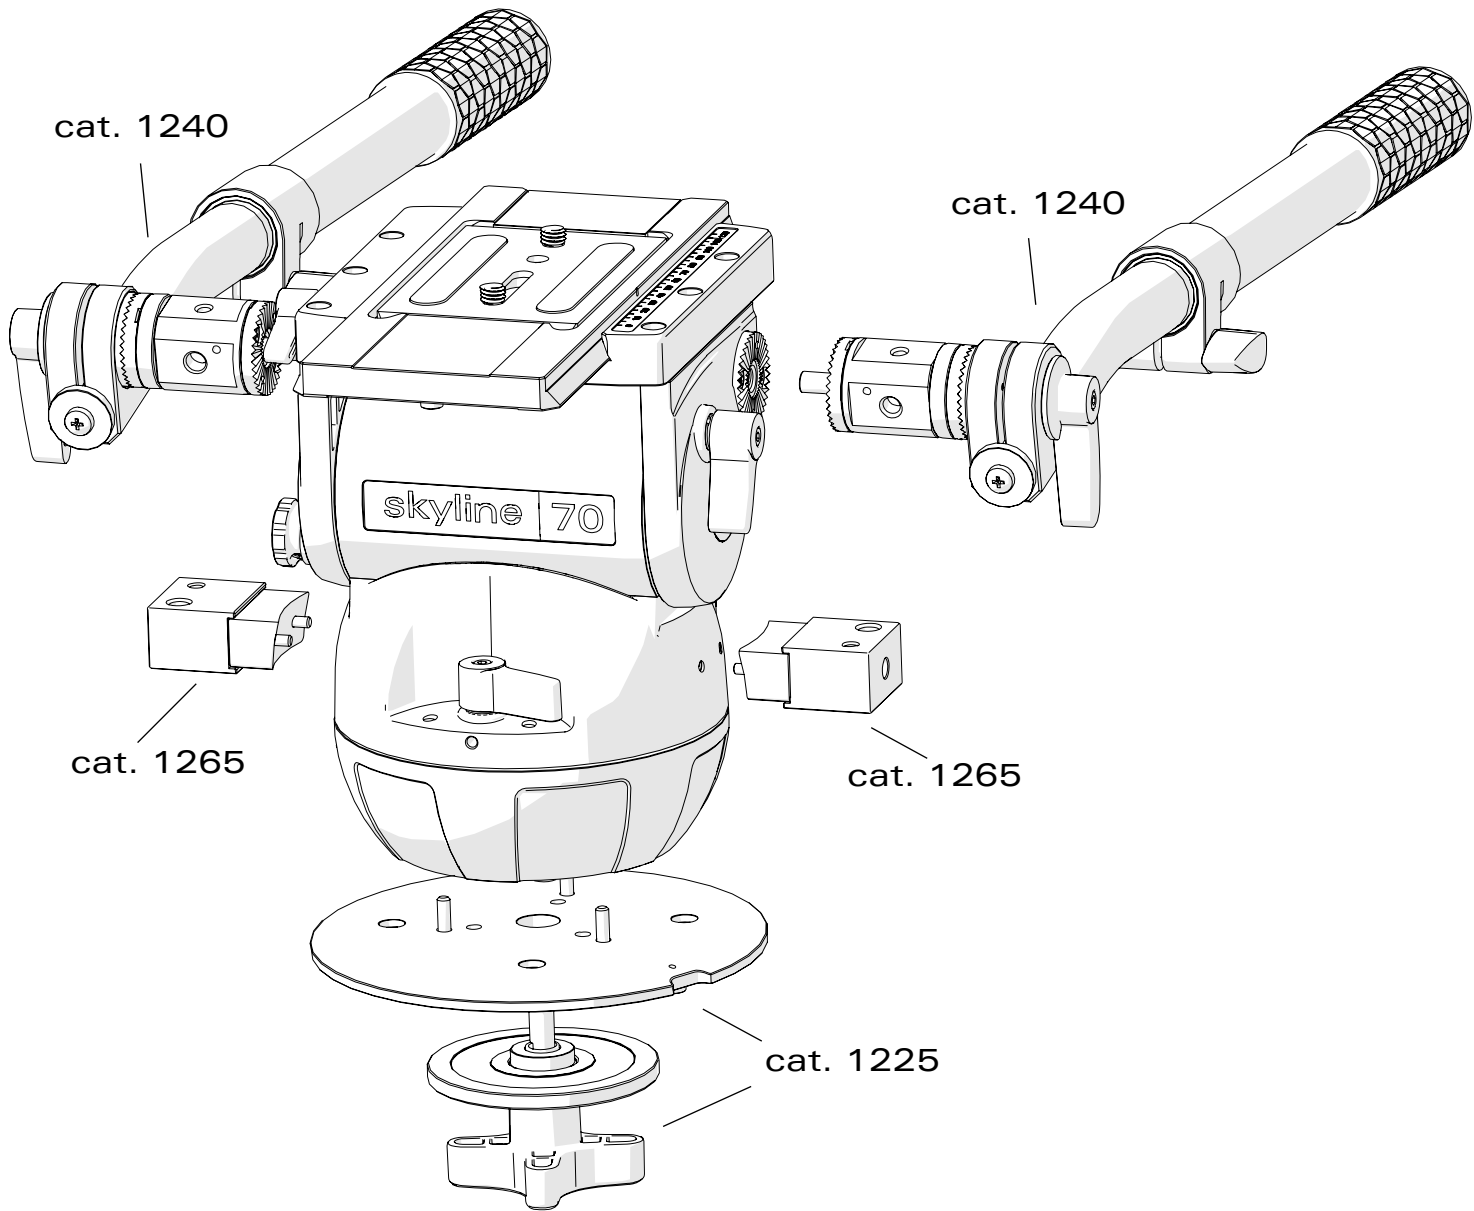

AIR Fluid Head

ACCESSORIES

CAT No.	Description	Note
2092	1/4" Accessory Mounting Block	

CompassX Fluid Head

ACCESSORIES

CAT No.	Description	Note
696	Pan Handle - Telescopic	
860	Camera Plate EURO	
1210X	Sliding Plate Assembly	Sliding Range: 70mm
1255	Accessory Mounting Block (CX)	(CAT 1217 + CAT 1218)
*1206X	Sliding Plate Assembly (MINI EURO)	Not pictured (uses 1208 camera plate)

Arrow^x Fluid Head

ACCESSORIES

CAT No.	Description	Note
1225	Mitchell Base Adapter With Clamp	
1260	Accessory Mounting Block (Arrow & ArrowX)	(CAT 1217 + CAT 1219)

Skyline 70 Fluid Head

ACCESSORIES

CAT No.	Description	Note
1225	Mitchell Base Adapter With Clamp	
1240	Tele Handle Rod/Clamp Ass'y With Extension	
1265	Accessory Mounting Block (Skyline 70 / Cineline 70)	(CAT 1217 + CAT 1221)

Cineline 70 Fluid Head

ACCESSORIES

CAT No.	Description	Note
1223	Front Box Mounting Adapter	
1225	Mitchell Base Adapter With Clamp	Can also be used on ArrowX
1230	Pan Handle - Articulated with Extender	Can also be used on ArrowX
1234	Pan Handle - Short	Can also be used on ArrowX
1238	Serrated Handle Clamp Extender	Can also be used on ArrowX
1265	Accessory Mounting Block (Skyline 70 / Cineline 70)	(CAT 1217 + CAT 1221)