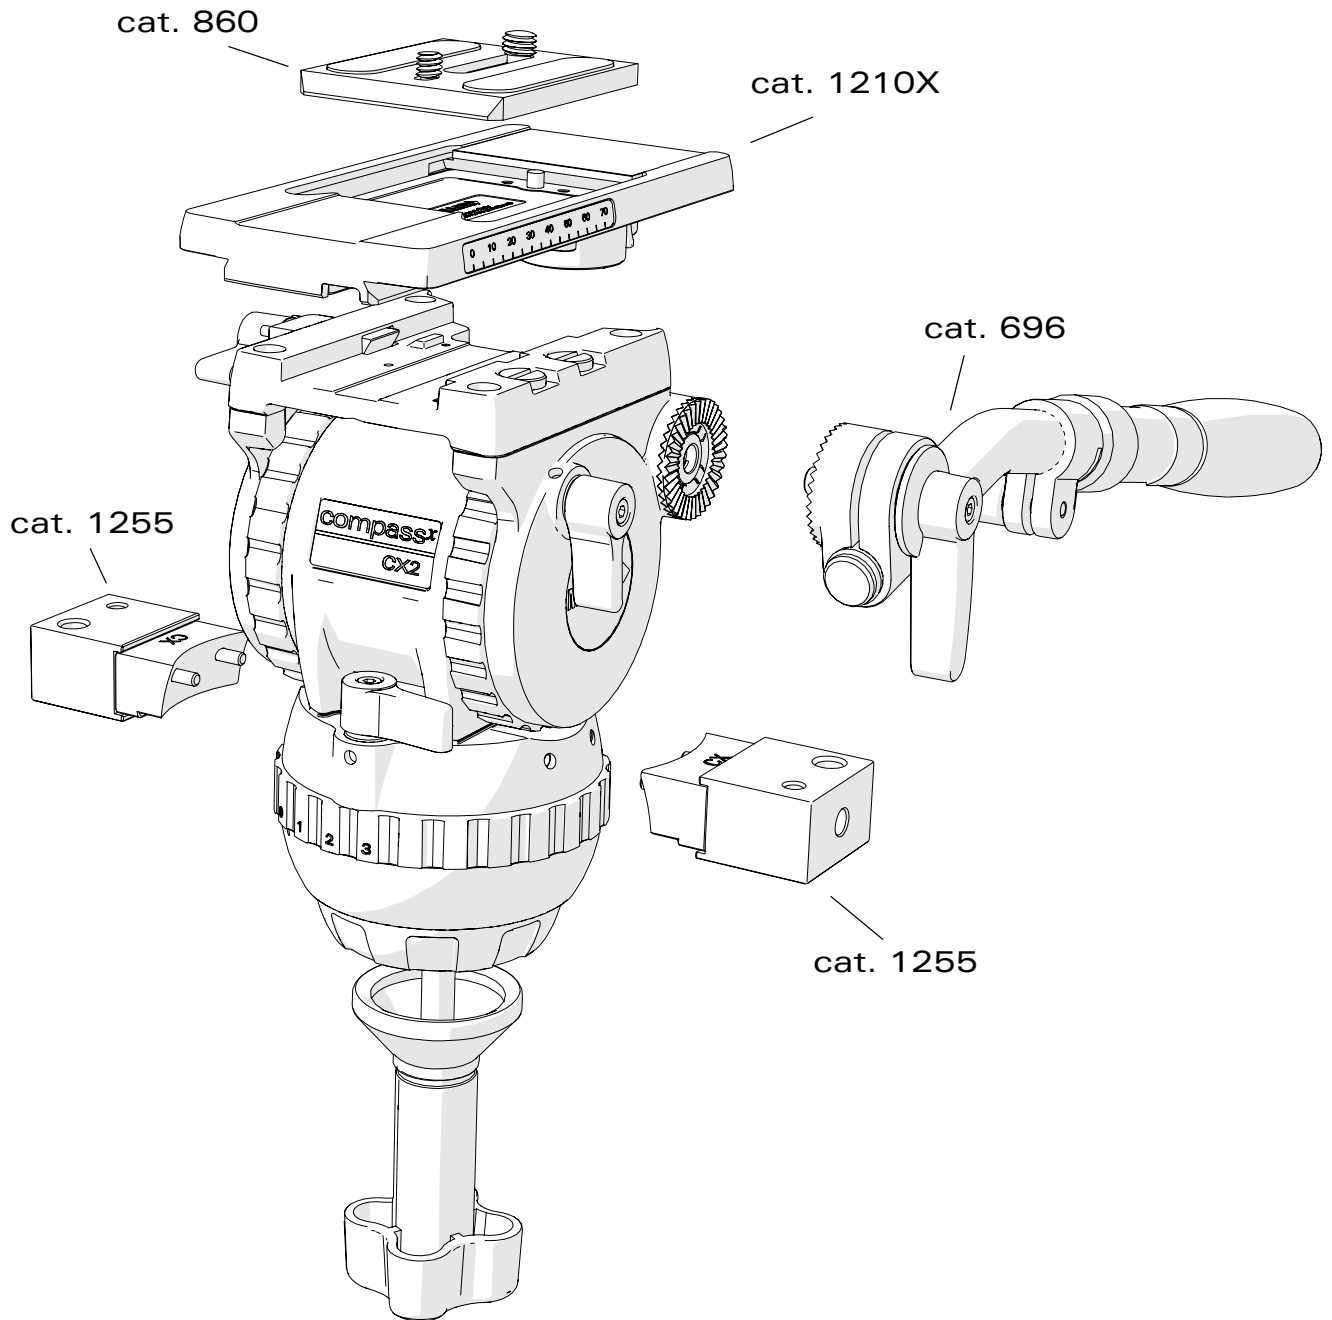

AIR Fluid Head

ACCESSORIES

CAT No.	Description	Note
2092	1/4" Accessory Mounting Block	

CompassX Fluid Head

ACCESSORIES

CAT No.	Description	Note
696	Pan Handle - Telescopic	
860	Camera Plate EURO	
1210X	Sliding Plate Assembly	Sliding Range: 70mm
1255	Accessory Mounting Block (CX)	(CAT 1217 + CAT 1218)
*1206X	Sliding Plate Assembly (MINI EURO)	Not pictured (uses 1208 camera plate)

Arrow^x Fluid Head

ACCESSORIES

CAT No.	Description	Note
1225	Mitchell Base Adapter With Clamp	
1260	Accessory Mounting Block (Arrow & ArrowX)	(CAT 1217 + CAT 1219)

Skyline 70 Fluid Head

ACCESSORIES

CAT No.	Description	Note
1225	Mitchell Base Adapter With Clamp	
1240	Tele Handle Rod/Clamp Ass'y With Extension	
1265	Accessory Mounting Block (Skyline 70 / Cineline 70)	(CAT 1217 + CAT 1221)

Cineline 70 Fluid Head

ACCESSORIES

CAT No.	Description	Note
1223	Front Box Mounting Adapter	
1225	Mitchell Base Adapter With Clamp	Can also be used on ArrowX
1230	Pan Handle - Articulated with Extender	Can also be used on ArrowX
1234	Pan Handle - Short	Can also be used on ArrowX
1238	Serrated Handle Clamp Extender	Can also be used on ArrowX
1265	Accessory Mounting Block (Skyline 70 / Cineline 70)	(CAT 1217 + CAT 1221)

Camera Plates

ACCESSORIES

CAT No.	Description	Note
1204	Camera Plate (sliding)	Sliding Range: 60mm (STANDARD on Air/DS/CX heads)
1207	Camera Plate (sliding) (LONG)	Sliding Range: 120mm
1209	Camera Plate (sliding) (SHORT)	Sliding Range: 30mm
1208	Camera Plate EURO (MINI)	
860	Camera Plate EURO	STANDARD on AX heads
1060	Camera Plate EURO (LARGE)	STANDARD on Skyline 70 heads
1065	Camera Plate ARRI	STANDARD on Cinline 70 heads
3338	Wedge Plate	STANDARD on Skyline 90 heads