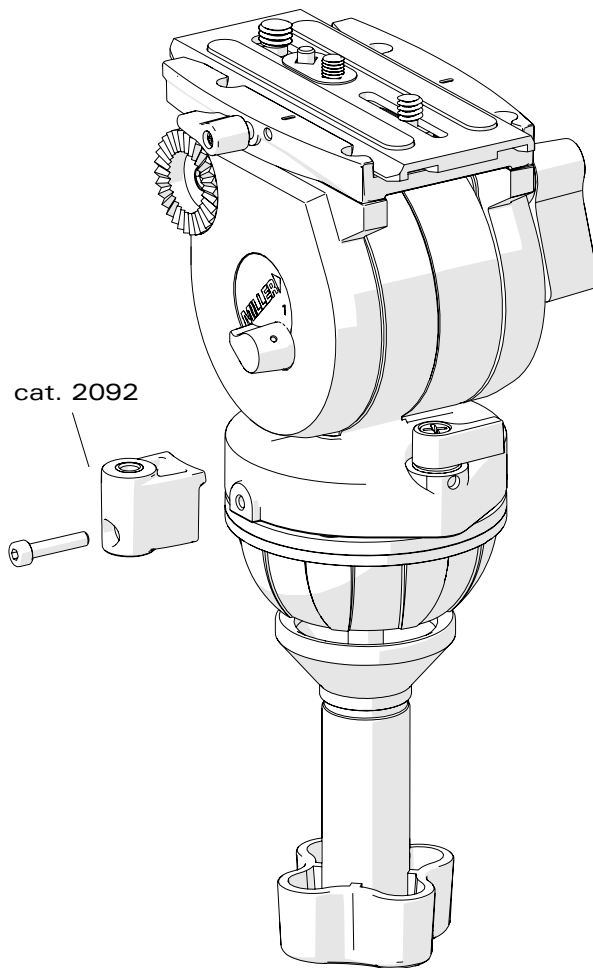

AIR Fluid Head

ACCESSORIES

CAT No.	Description	Note
2092	1/4" Accessory Mounting Block	

CompassX Fluid Head

ACCESSORIES

CAT No.	Description	Note
696	Pan Handle - Telescopic	
860	Camera Plate EURO	
1210X	Sliding Plate Assembly	Sliding Range: 70mm
1255	Accessory Mounting Block (CX)	(CAT 1217 + CAT 1218)
*1206X	Sliding Plate Assembly (MINI EURO)	Not pictured (uses 1208 camera plate)

Arrow^x Fluid Head

ACCESSORIES

CAT No.	Description	Note
1225	Mitchell Base Adapter With Clamp	
1260	Accessory Mounting Block (Arrow & ArrowX)	(CAT 1217 + CAT 1219)

Skyline 70 Fluid Head

ACCESSORIES

CAT No.	Description	Note
1225	Mitchell Base Adapter With Clamp	
1240	Tele Handle Rod/Clamp Ass'y With Extension	
1265	Accessory Mounting Block (Skyline 70 / Cineline 70)	(CAT 1217 + CAT 1221)

Cineline 70 Fluid Head

ACCESSORIES

CAT No.	Description	Note
1223	Front Box Mounting Adapter	
1225	Mitchell Base Adapter With Clamp	Can also be used on ArrowX
1230	Pan Handle - Articulated with Extender	Can also be used on ArrowX
1234	Pan Handle - Short	Can also be used on ArrowX
1238	Serrated Handle Clamp Extender	Can also be used on ArrowX
1265	Accessory Mounting Block (Skyline 70 / Cineline 70)	(CAT 1217 + CAT 1221)