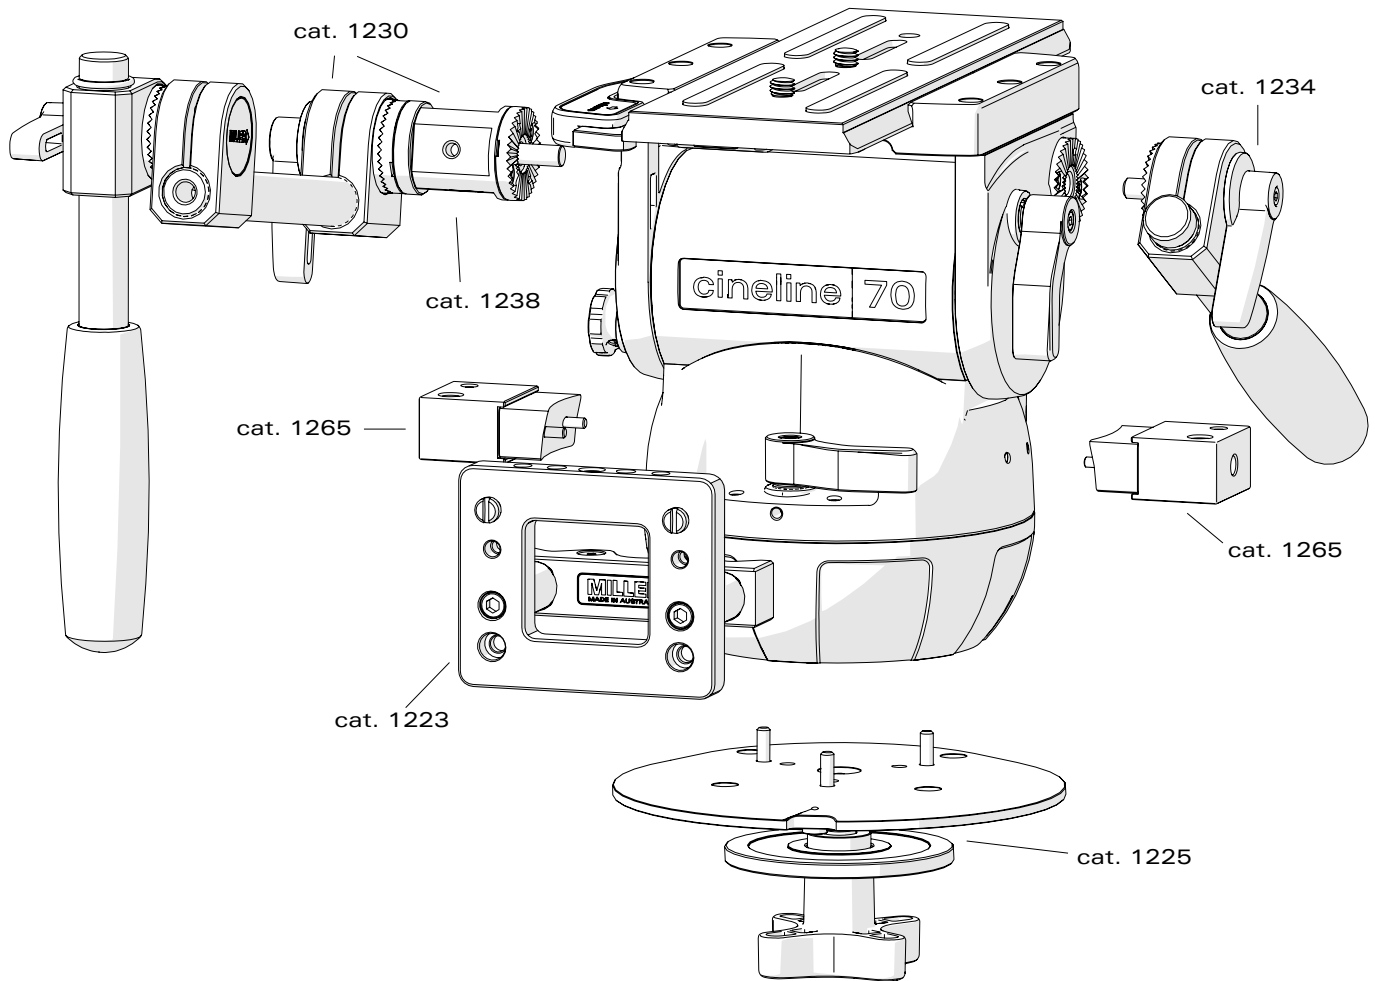

AIR Fluid Head

ACCESSORIES

CAT No.	Description	Note
2092	1/4" Accessory Mounting Block	

CompassX Fluid Head

ACCESSORIES

CAT No.	Description	Note
696	Pan Handle - Telescopic	
860	Camera Plate EURO	
1210X	Sliding Plate Assembly	Sliding Range: 70mm
1255	Accessory Mounting Block (CX)	(CAT 1217 + CAT 1218)
*1206X	Sliding Plate Assembly (MINI EURO)	Not pictured (uses 1208 camera plate)

Arrow^x Fluid Head

ACCESSORIES

CAT No.	Description	Note
1225	Mitchell Base Adapter With Clamp	
1260	Accessory Mounting Block (Arrow & ArrowX)	(CAT 1217 + CAT 1219)

Skyline 70 Fluid Head

ACCESSORIES

CAT No.	Description	Note
1225	Mitchell Base Adapter With Clamp	
1240	Tele Handle Rod/Clamp Ass'y With Extension	
1265	Accessory Mounting Block (Skyline 70 / Cineline 70)	(CAT 1217 + CAT 1221)

Cineline 70 Fluid Head

ACCESSORIES

CAT No.	Description	Note
1223	Front Box Mounting Adapter	
1225	Mitchell Base Adapter With Clamp	Can also be used on ArrowX
1230	Pan Handle - Articulated with Extender	Can also be used on ArrowX
1234	Pan Handle - Short	Can also be used on ArrowX
1238	Serrated Handle Clamp Extender	Can also be used on ArrowX
1265	Accessory Mounting Block (Skyline 70 / Cineline 70)	(CAT 1217 + CAT 1221)

Camera Plates

ACCESSORIES

CAT No.	Description	Note
1204	Camera Plate (sliding)	Sliding Range: 60mm (STANDARD on Air/DS/CX heads)
1207	Camera Plate (sliding) (LONG)	Sliding Range: 120mm
1209	Camera Plate (sliding) (SHORT)	Sliding Range: 30mm
1208	Camera Plate EURO (MINI)	
860	Camera Plate EURO	STANDARD on AX heads
1060	Camera Plate EURO (LARGE)	STANDARD on Skyline 70 heads
1065	Camera Plate ARRI	STANDARD on Cinline 70 heads
3338	Wedge Plate	STANDARD on Skyline 90 heads