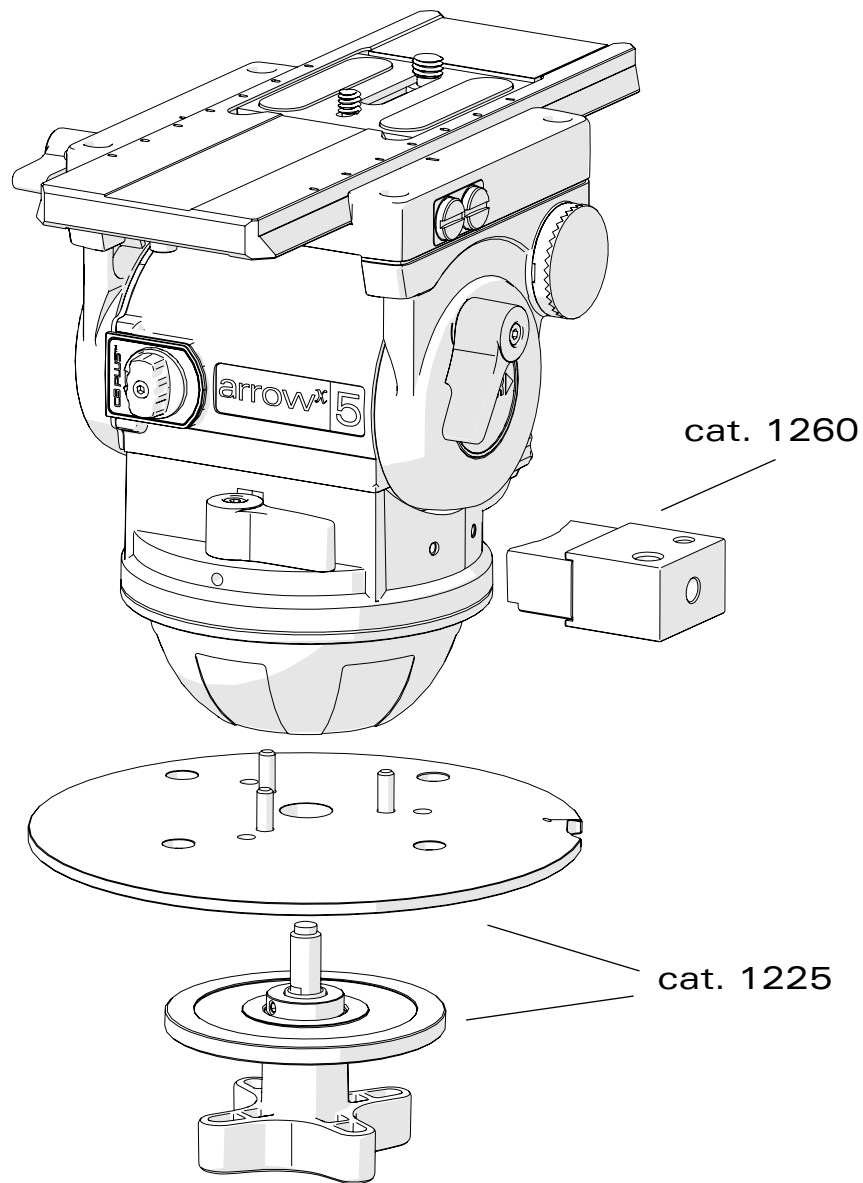

AIR Fluid Head

ACCESSORIES

CAT No.	Description	Note
2092	1/4" Accessory Mounting Block	

CompassX Fluid Head

ACCESSORIES

CAT No.	Description	Note
696	Pan Handle - Telescopic	
860	Camera Plate EURO	
1210X	Sliding Plate Assembly	Sliding Range: 70mm
1255	Accessory Mounting Block (CX)	(CAT 1217 + CAT 1218)
*1206X	Sliding Plate Assembly (MINI EURO)	Not pictured (uses 1208 camera plate)

Arrow^x Fluid Head

ACCESSORIES

CAT No.	Description	Note
1225	Mitchell Base Adapter With Clamp	
1260	Accessory Mounting Block (Arrow & ArrowX)	(CAT 1217 + CAT 1219)

Skyline 70 Fluid Head

ACCESSORIES

CAT No.	Description	Note
1225	Mitchell Base Adapter With Clamp	
1240	Tele Handle Rod/Clamp Ass'y With Extension	
1265	Accessory Mounting Block (Skyline 70 / Cineline 70)	(CAT 1217 + CAT 1221)

Cineline 70 Fluid Head

ACCESSORIES

CAT No.	Description	Note
1223	Front Box Mounting Adapter	
1225	Mitchell Base Adapter With Clamp	Can also be used on ArrowX
1230	Pan Handle - Articulated with Extender	Can also be used on ArrowX
1234	Pan Handle - Short	Can also be used on ArrowX
1238	Serrated Handle Clamp Extender	Can also be used on ArrowX
1265	Accessory Mounting Block (Skyline 70 / Cineline 70)	(CAT 1217 + CAT 1221)

Camera Plates

ACCESSORIES

CAT No.	Description	Note
1204	Camera Plate (sliding)	Sliding Range: 60mm (STANDARD on Air/DS/CX heads)
1207	Camera Plate (sliding) (LONG)	Sliding Range: 120mm
1209	Camera Plate (sliding) (SHORT)	Sliding Range: 30mm
1208	Camera Plate EURO (MINI)	
860	Camera Plate EURO	STANDARD on AX heads
1060	Camera Plate EURO (LARGE)	STANDARD on Skyline 70 heads
1065	Camera Plate ARRI	STANDARD on Cinline 70 heads
3338	Wedge Plate	STANDARD on Skyline 90 heads