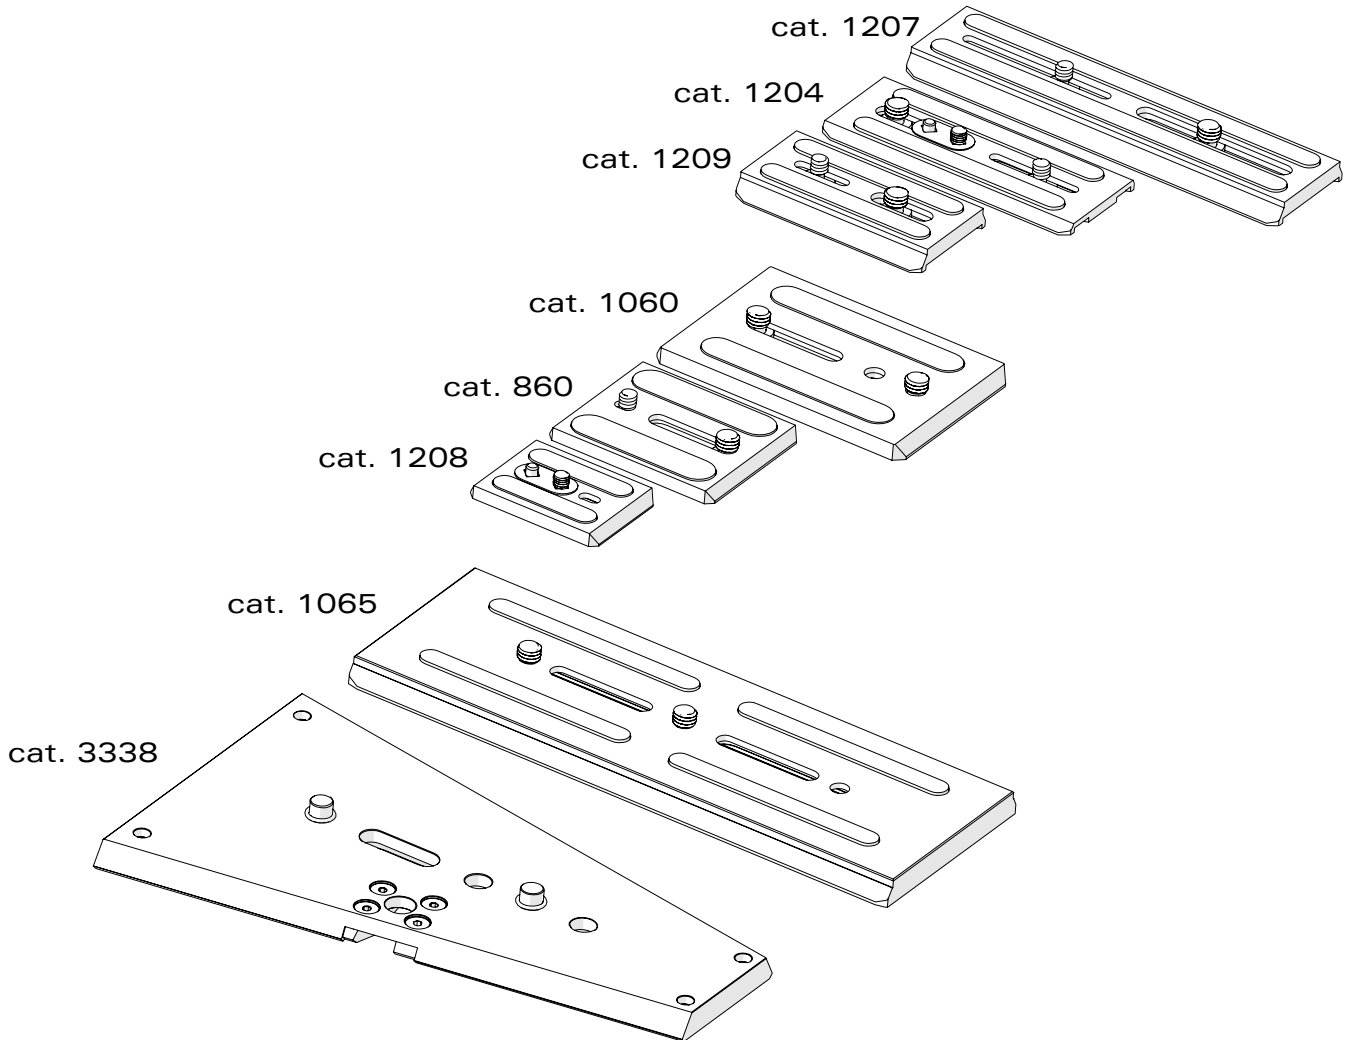

Camera Plates

ACCESSORIES

CAT No.	Description	Note
1204	Camera Plate (sliding)	Sliding Range: 60mm (STANDARD on Air/DS/CX heads)
1207	Camera Plate (sliding) (LONG)	Sliding Range: 120mm
1209	Camera Plate (sliding) (SHORT)	Sliding Range: 30mm
1208	Camera Plate EURO (MINI)	
860	Camera Plate EURO	STANDARD on AX heads
1060	Camera Plate EURO (LARGE)	STANDARD on Skyline 70 heads
1065	Camera Plate ARRI	STANDARD on Cinline 70 heads
3338	Wedge Plate	STANDARD on Skyline 90 heads