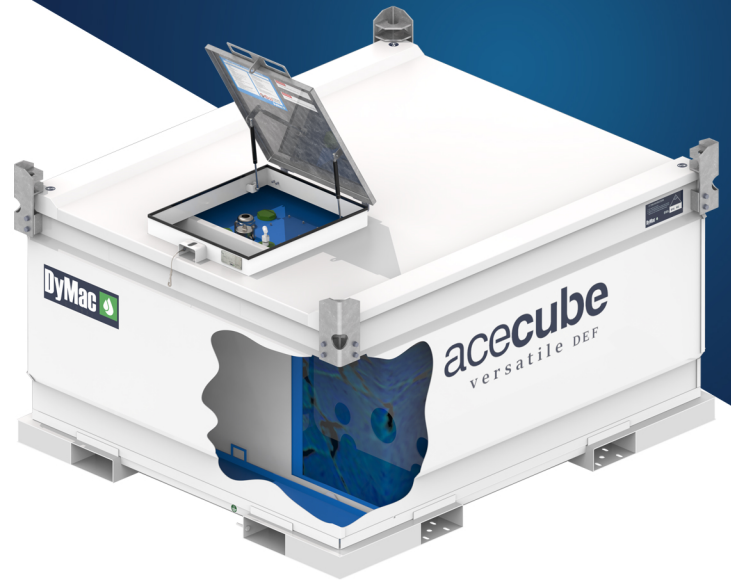

acecube

versatile DEF

Model (ACV-DEF-2650L/701G)

The AceCube Ad-blue / DEF tank offers an intelligent Automatic replenishing system and or manual dispensing system. It has been designed for the rigours of rental industries worldwide.

Specifications

	Metric	US	Imperial
Capacity	2650 Litres	701 Gallons	583 Gallons
Length	2300 mm	90 8/16"	90 8/16"
Width	1985 mm	78 2/16"	78 2/16"
Height	1296 mm	51"	51"
Outer Tank Thickness	3 mm	1/16"	1/16"
Inner Tank Thickness	TBC	TBC	TBC
Weight, Tare	TBC	TBC	TBC
Weight, Laden	TBC	TBC	TBC
Safe Fuel Fill Level	TBC	TBC	TBC