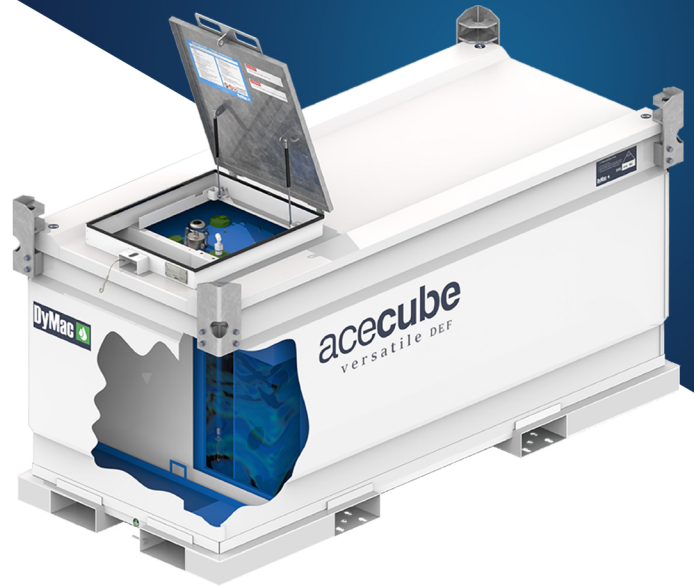

Model (ACV-DEF-1650L/463G)

The AceCube Ad-blue / DEF tank offers an intelligent Automatic replenishing system and or manual dispensing system. It has been designed for the rigours of rental industries worldwide.

Specifications

	Metric	US	Imperial
Capacity	1651 Litres	436 Gallons	363 Gallons
Length	2613 mm	102 13/16"	102 13/16"
Width	1179 mm	46 6/16"	46 6/16"
Height	1296 mm	51"	51"
Outer Tank Thickness	3 mm	1/16"	1/16"
Inner Tank Thickness	15 mm	9/16"	9/16"
Weight, Tare	710 kg	1565 lbs, 5oz	1565 lbs, 5oz
Weight, Laden	2043 kg	4504 lbs, 1oz	4504 lbs, 1oz
Safe Fuel Fill Level	1568 Litres	414 Gallons	345 Gallons

UK & Europe

- ✓ Lifting when Full
- ✓ Pressure Tested
- ✓ CE Marked

USA & Canada

- ✓ Lifting when Full
- ✓ Pressure Tested

The Ad-Blue DEF cube is designed to meet the most extreme climate conditions for proper, Safe storage of Ad-Blue/DEF without freezing