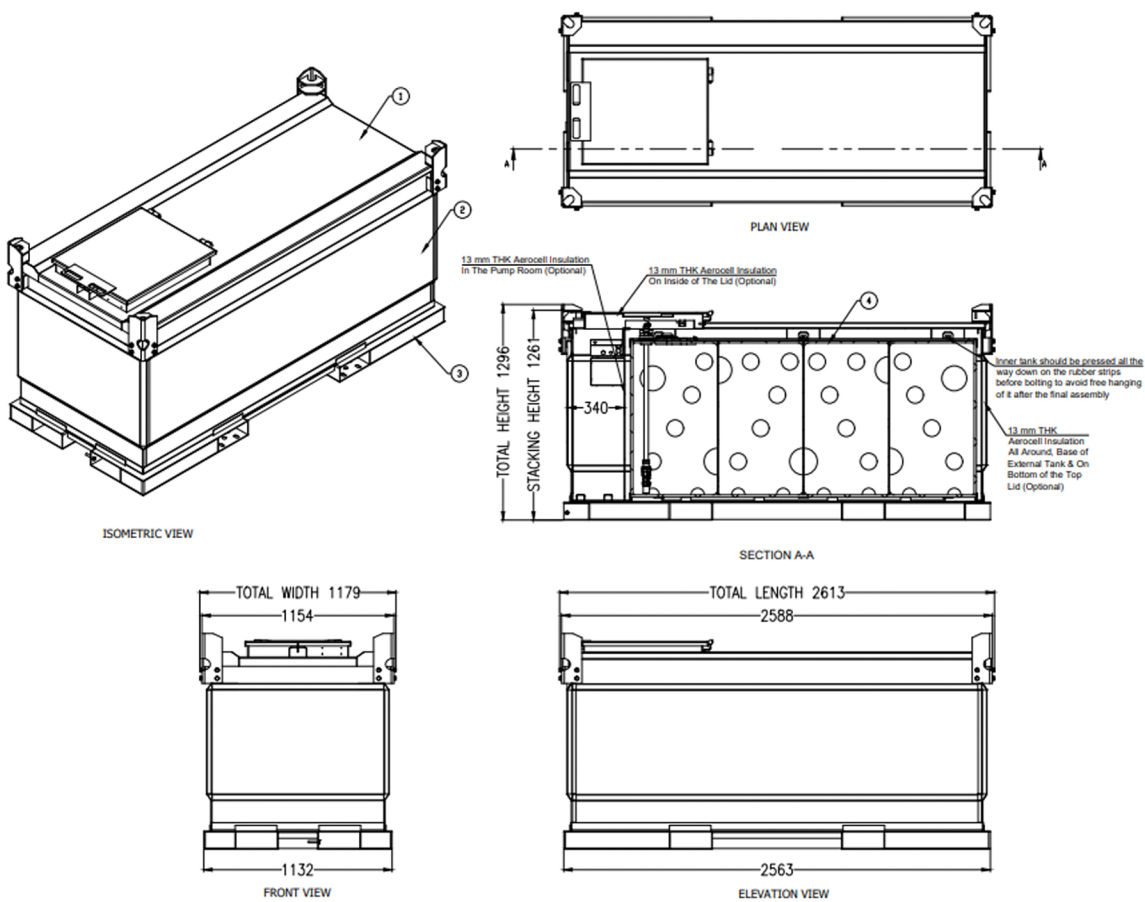

The Ad-Blue DEF cube is designed to meet the most extreme climate conditions for proper, Safe storage of Ad-Blue/DEF without freezing